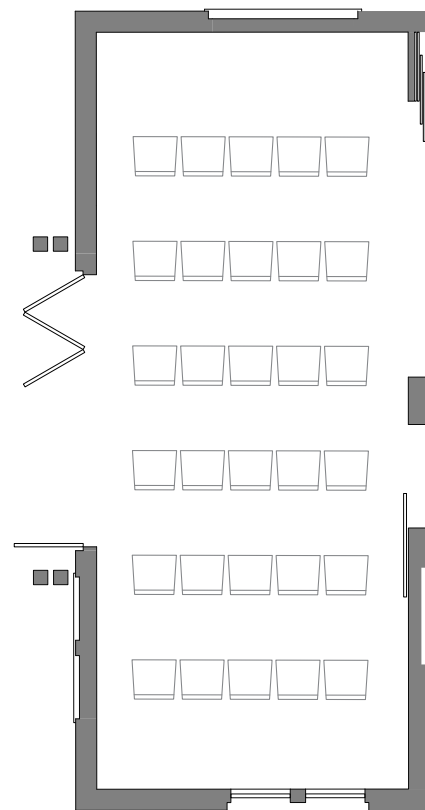

first floor

cafe

theater

## seating options - VIP

classroom

dining - large rounds

dining - 8ft rectangular

theater - no tables

boardroom

"U" presentation style