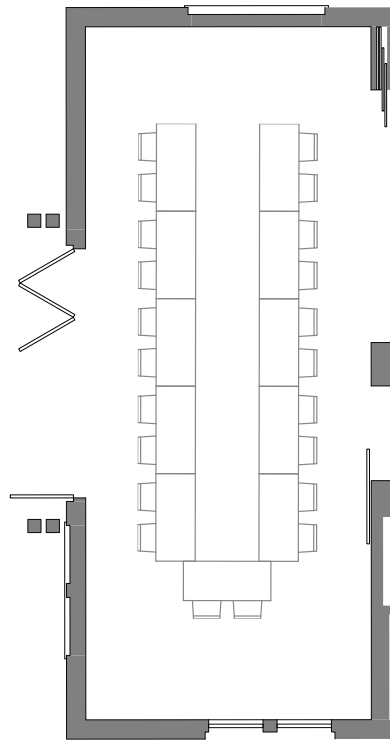

first floor

cafe

theater

## seating options - VIP

classroom

dining - large rounds

dining - 8ft rectangular

theater - no tables

boardroom

"U" presentation style