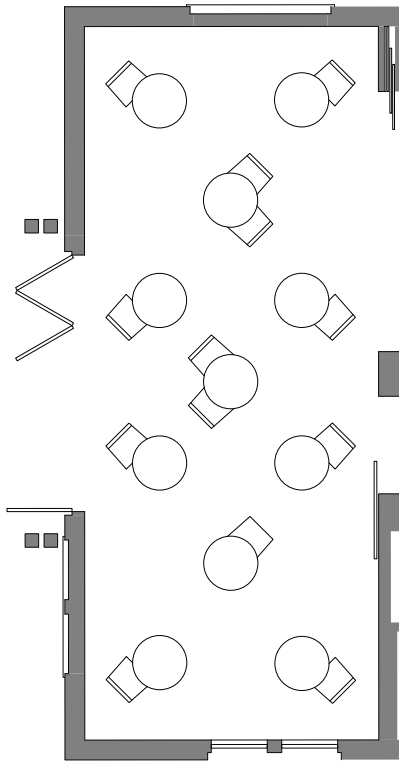

first floor

cafe

theater

## seating options - VIP

classroom

dining - large rounds

dining - 8ft rectangular

theater - no tables

boardroom

"U" presentation style