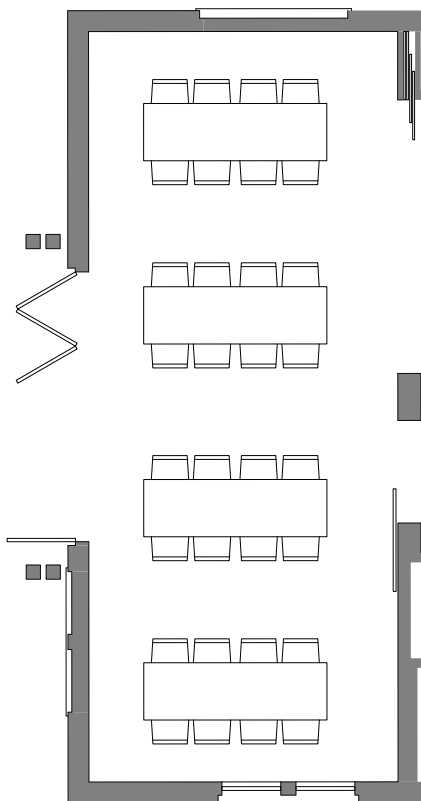

first floor

cafe

theater

## seating options - VIP

classroom

dining - large rounds

dining - 8ft rectangular

theater - no tables

boardroom

"U" presentation style