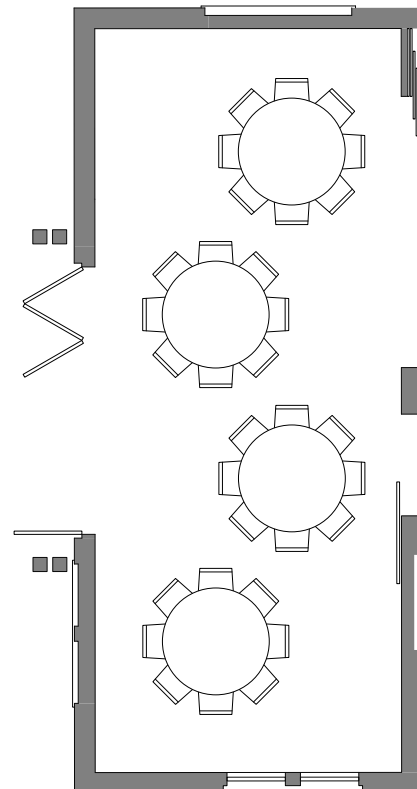

first floor

cafe

theater

## seating options - VIP

classroom

dining - large rounds

dining - 8ft rectangular

theater - no tables

boardroom

"U" presentation style