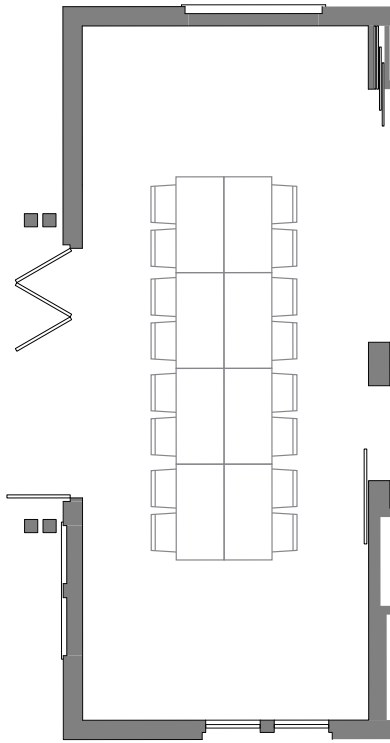

first floor

cafe

theater

## seating options - VIP

classroom

dining - large rounds

dining - 8ft rectangular

theater - no tables

boardroom

"U" presentation style