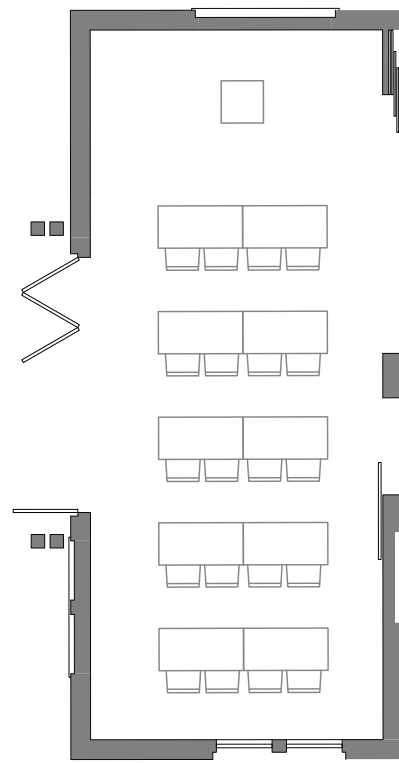

first floor

cafe

theater

## seating options - VIP

classroom

dining - large rounds

dining - 8ft rectangular

theater - no tables

boardroom

"U" presentation style