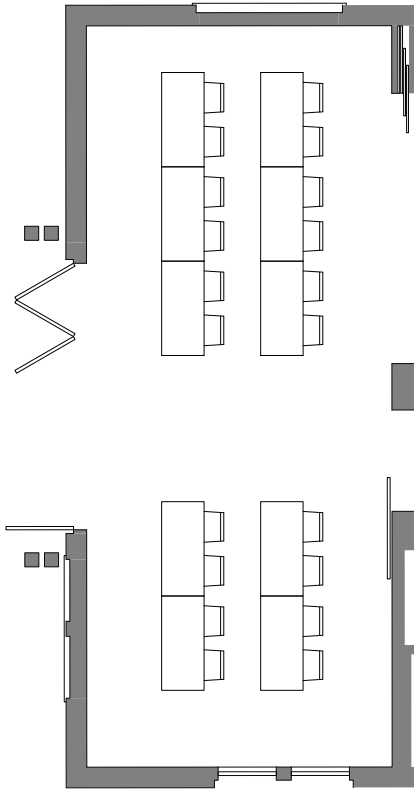

first floor

cafe

theater

## seating options - VIP

classroom

dining - large rounds

dining - 8ft rectangular

theater - no tables

boardroom

"U" presentation style