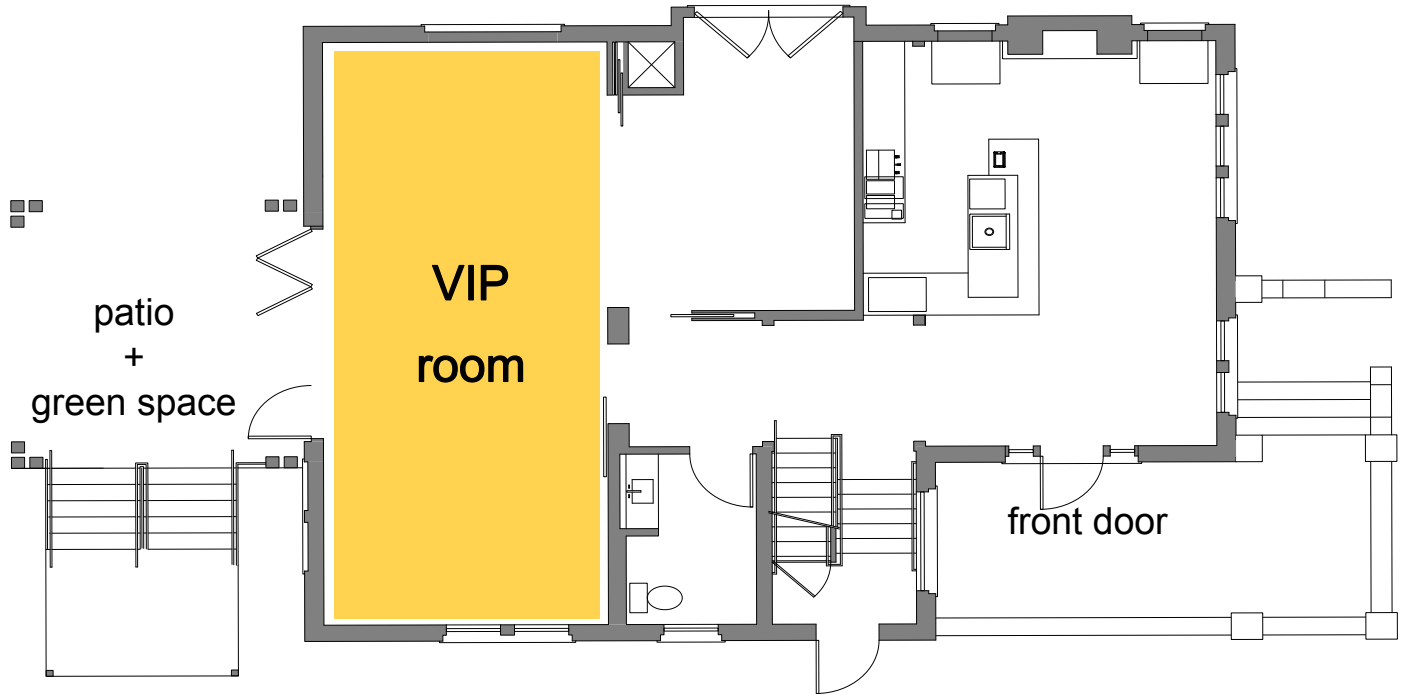

first floor

cafe

theater

## seating options - VIP

classroom

dining - large rounds

dining - 8ft rectangular

theater - no tables

boardroom

"U" presentation style