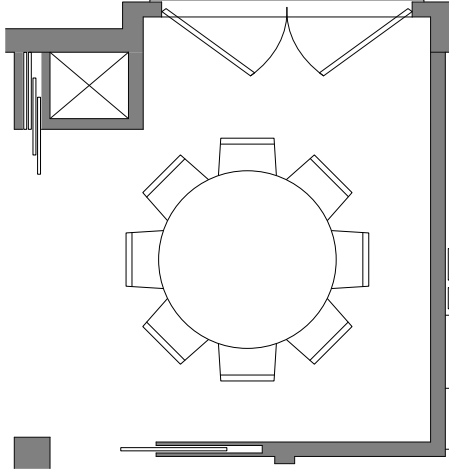

first floor

cafe

classroom

dining - 8ft round

boardroom

"U" presentation style

VIP room add on/catering