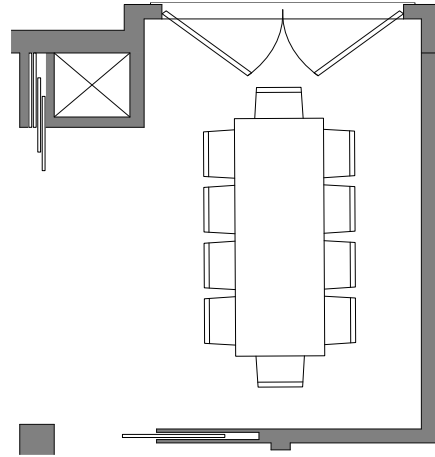

first floor

cafe

classroom

dining - 8ft round

boardroom

"U" presentation style

VIP room add on/catering