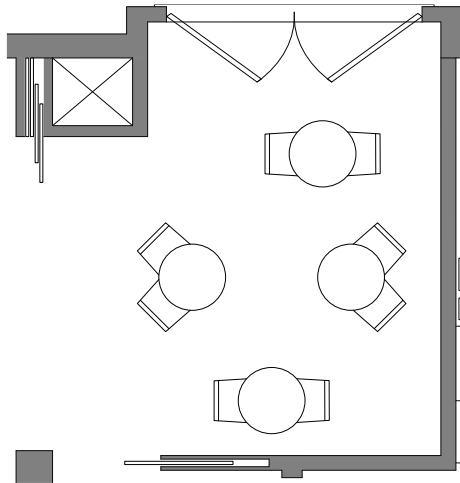

first floor

cafe

classroom

dining - 8ft round

boardroom

"U" presentation style

VIP room add on/catering